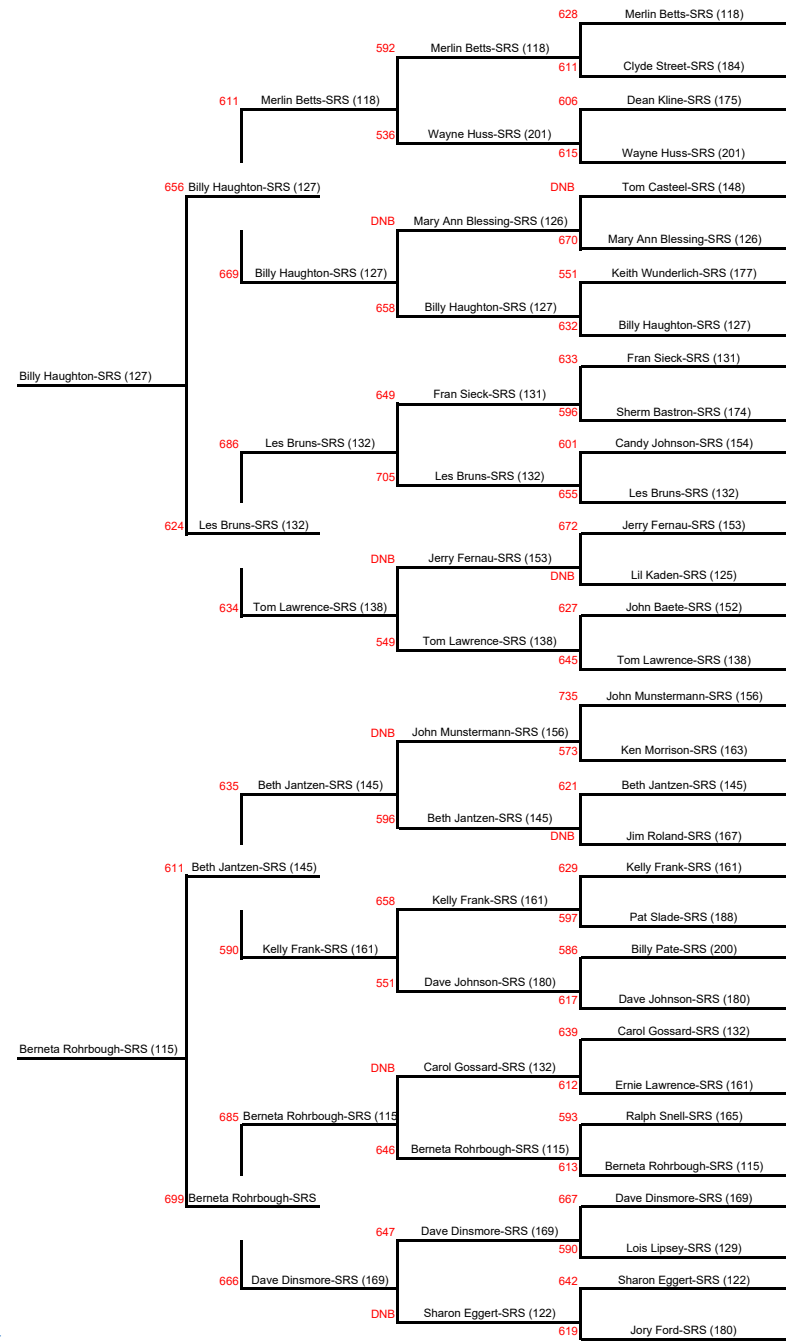

SVL Seniors & Women

Sun Valley Lanes March Madness 2018  
 Handicap 100% of 210  
[www.sunvalleylanes.com/bracket](http://www.sunvalleylanes.com/bracket)