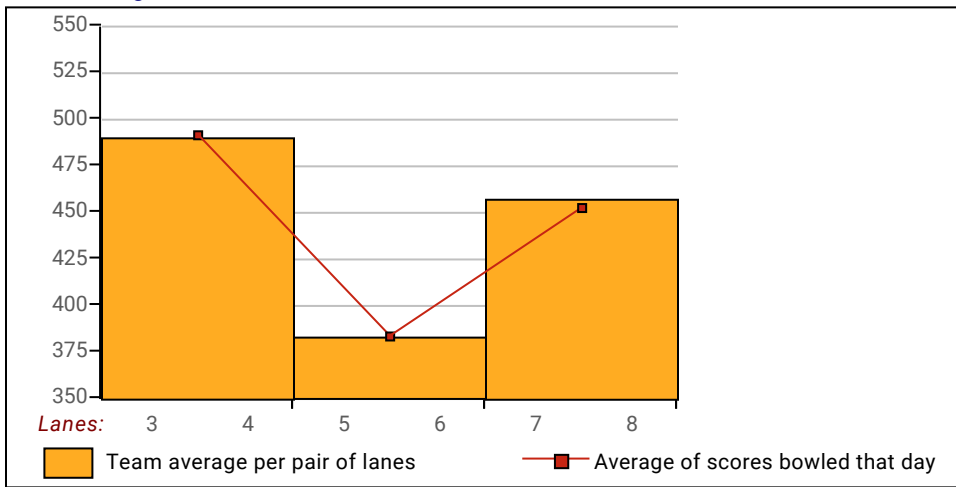

Team Average vs Ave of Scores