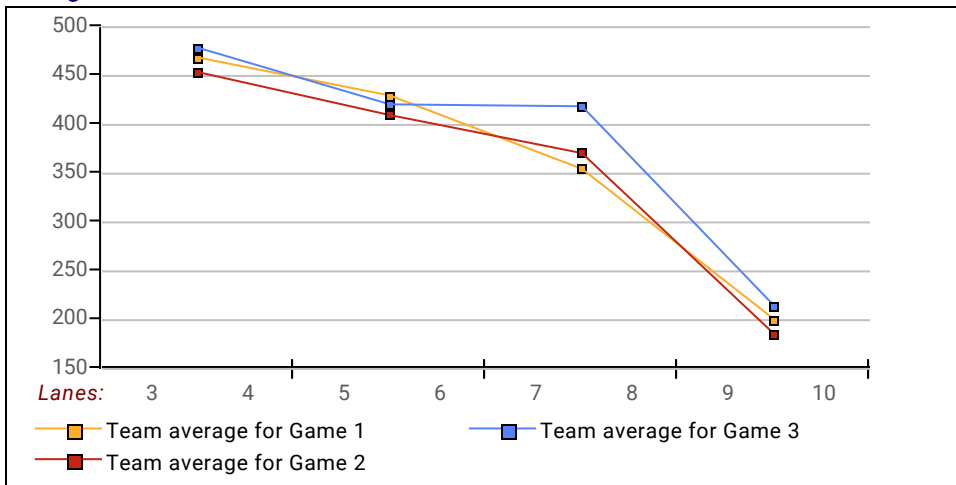

Average of Scores for Each Game