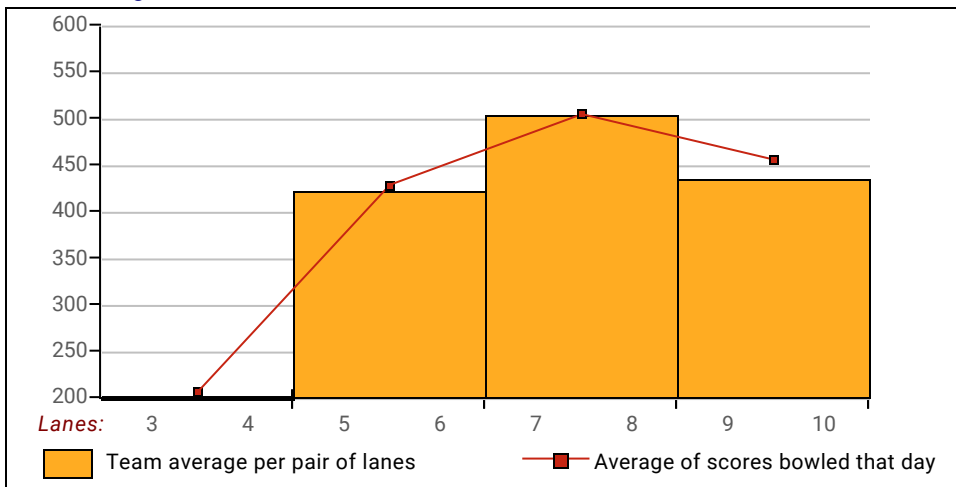

Team Average vs Ave of Scores