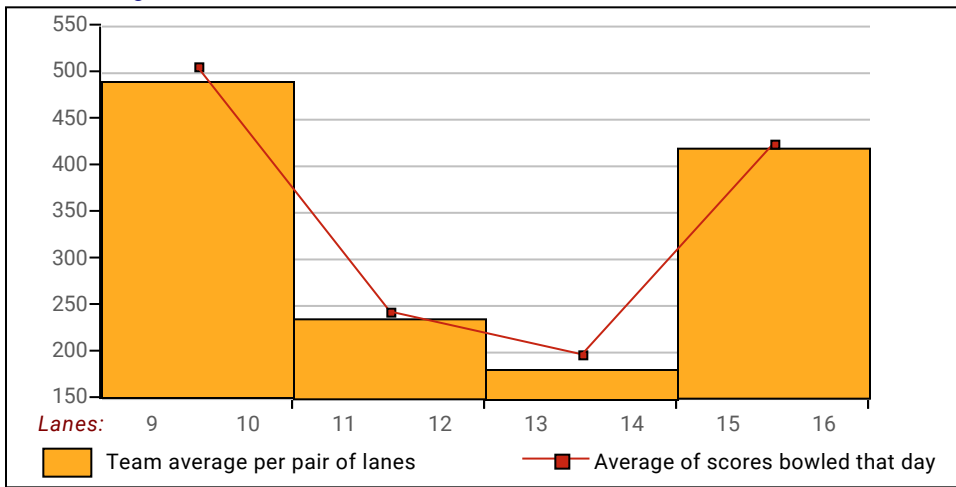

Team Average vs Ave of Scores