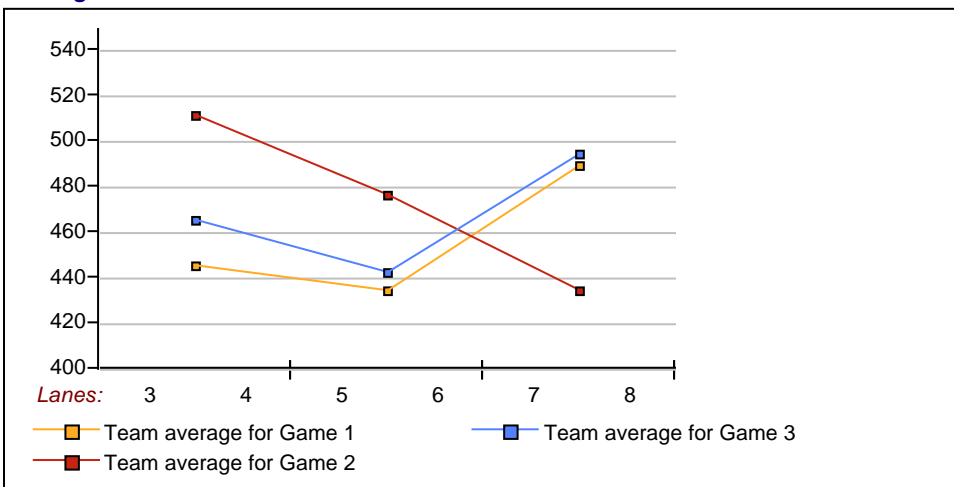

Average of Scores for Each Game