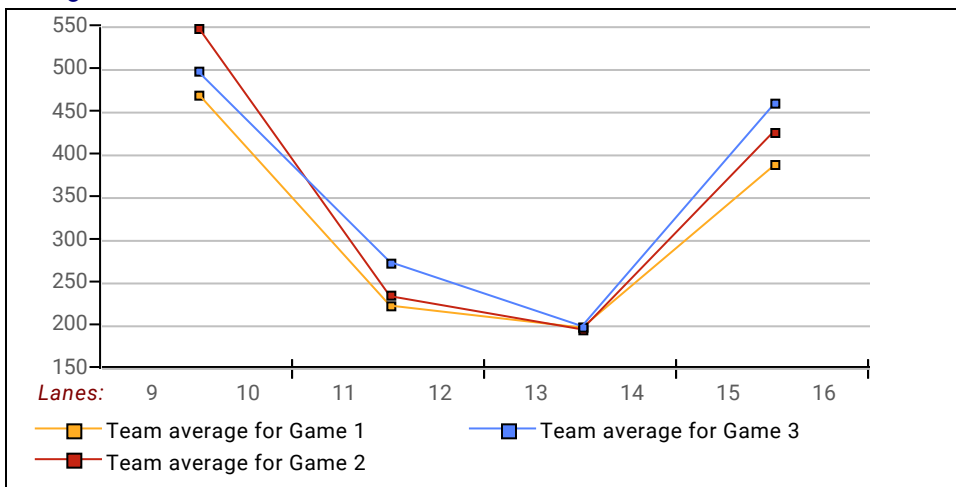

Average of Scores for Each Game