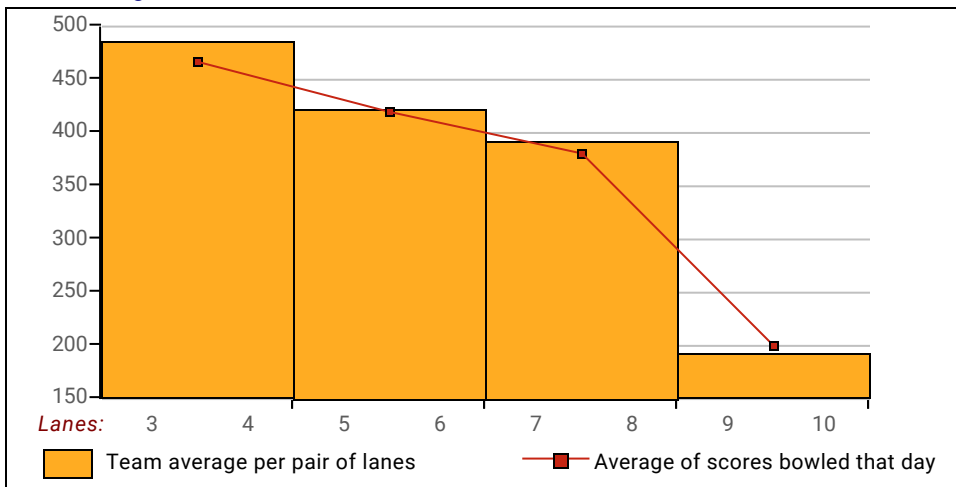

Team Average vs Ave of Scores