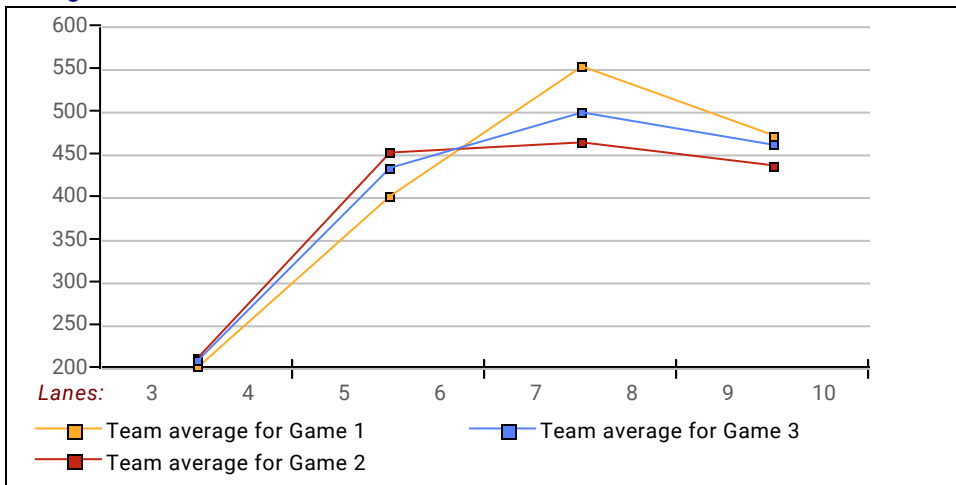

Average of Scores for Each Game