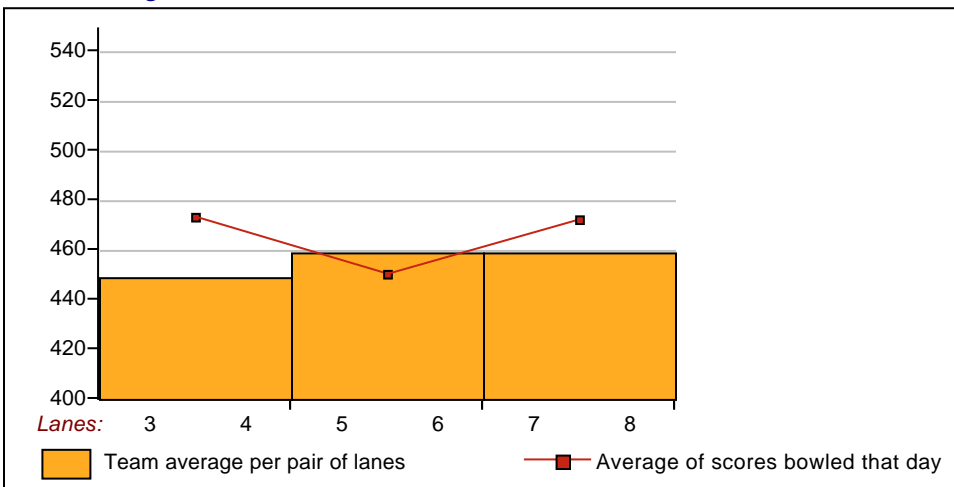

Team Average vs Ave of Scores