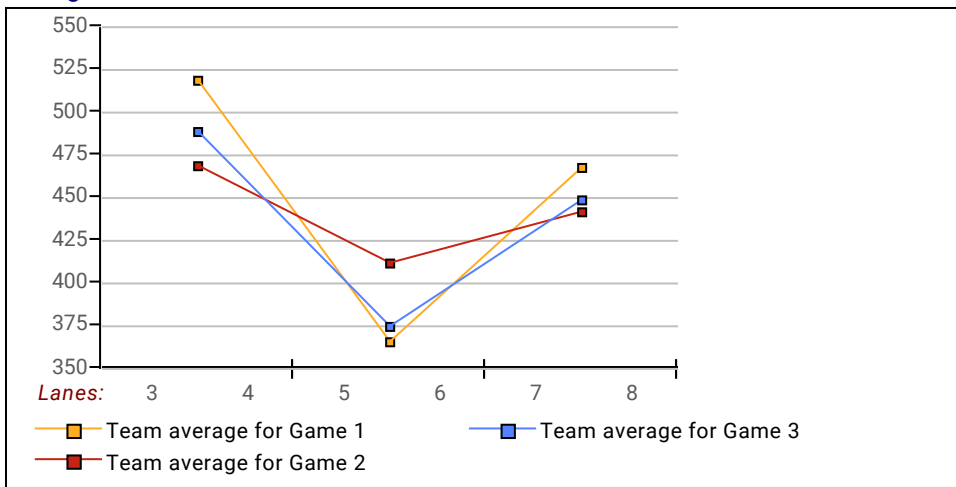

Average of Scores for Each Game