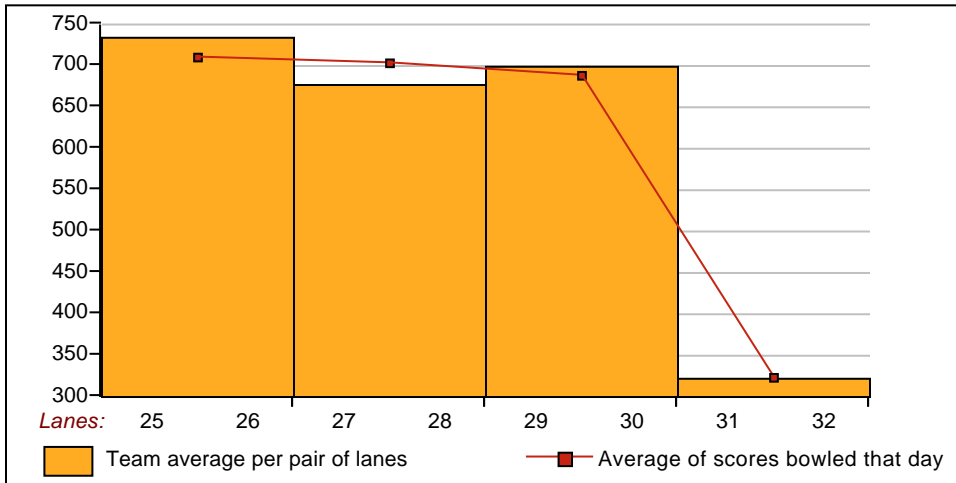

*** Have FUN! No points awarded this week! ***

Team Average vs Ave of Scores