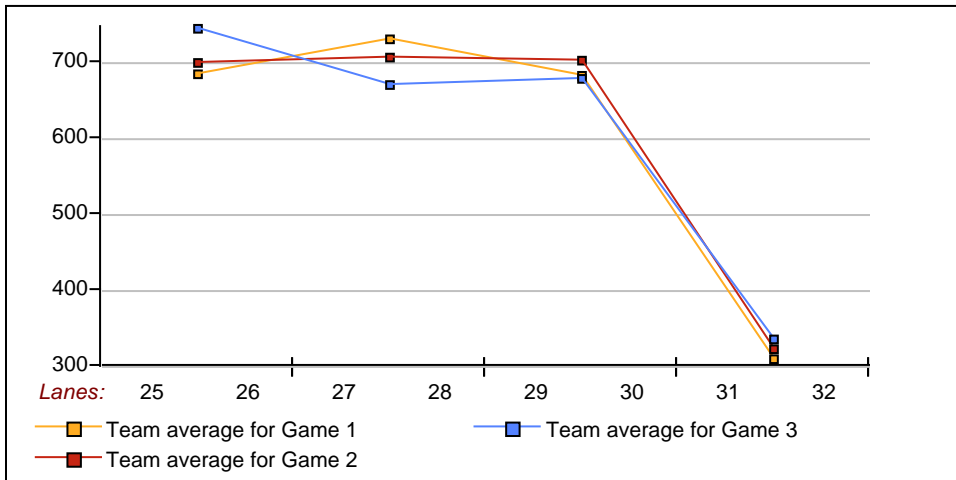

Average of Scores for Each Game